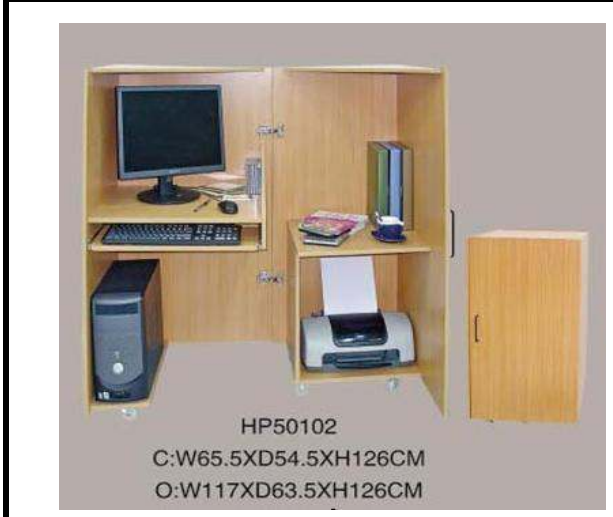

Factory	ZA2496
Code	HP50102
Product	COMPUTER TABLE
Description	COMPUTER TABLE,MATERIAL:1.5CM PARTICLE BOARD WITH PAPER.
Loading	608PCS/40FT
FOB	Fuzhou
Con/Del