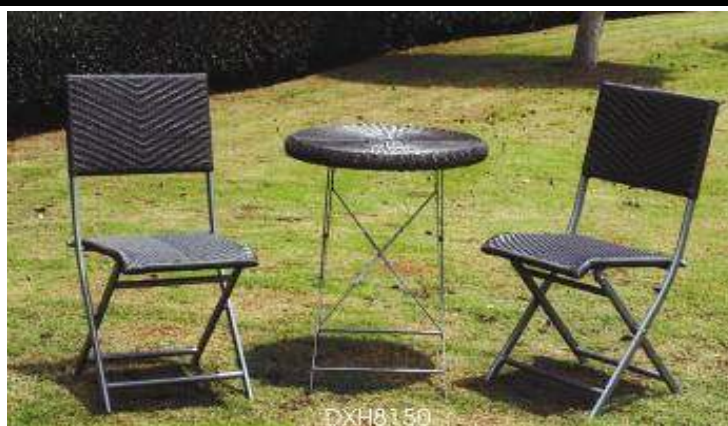

Factory	ZA2656
Code	DXH8150
Product	BISTRO SET - 1 TABLE & 2 CHAIRS
Description	Chair: 45*59*45/82CM, ellipse tube:15*30*1MM, seat and backrest:PE rattan; Table: DIA60*H70CM,flat iron:4*18MM, powder painting, table top:PE rattan
Loading	580 Sets/40FT
FOB	Ningbo
Con/Del